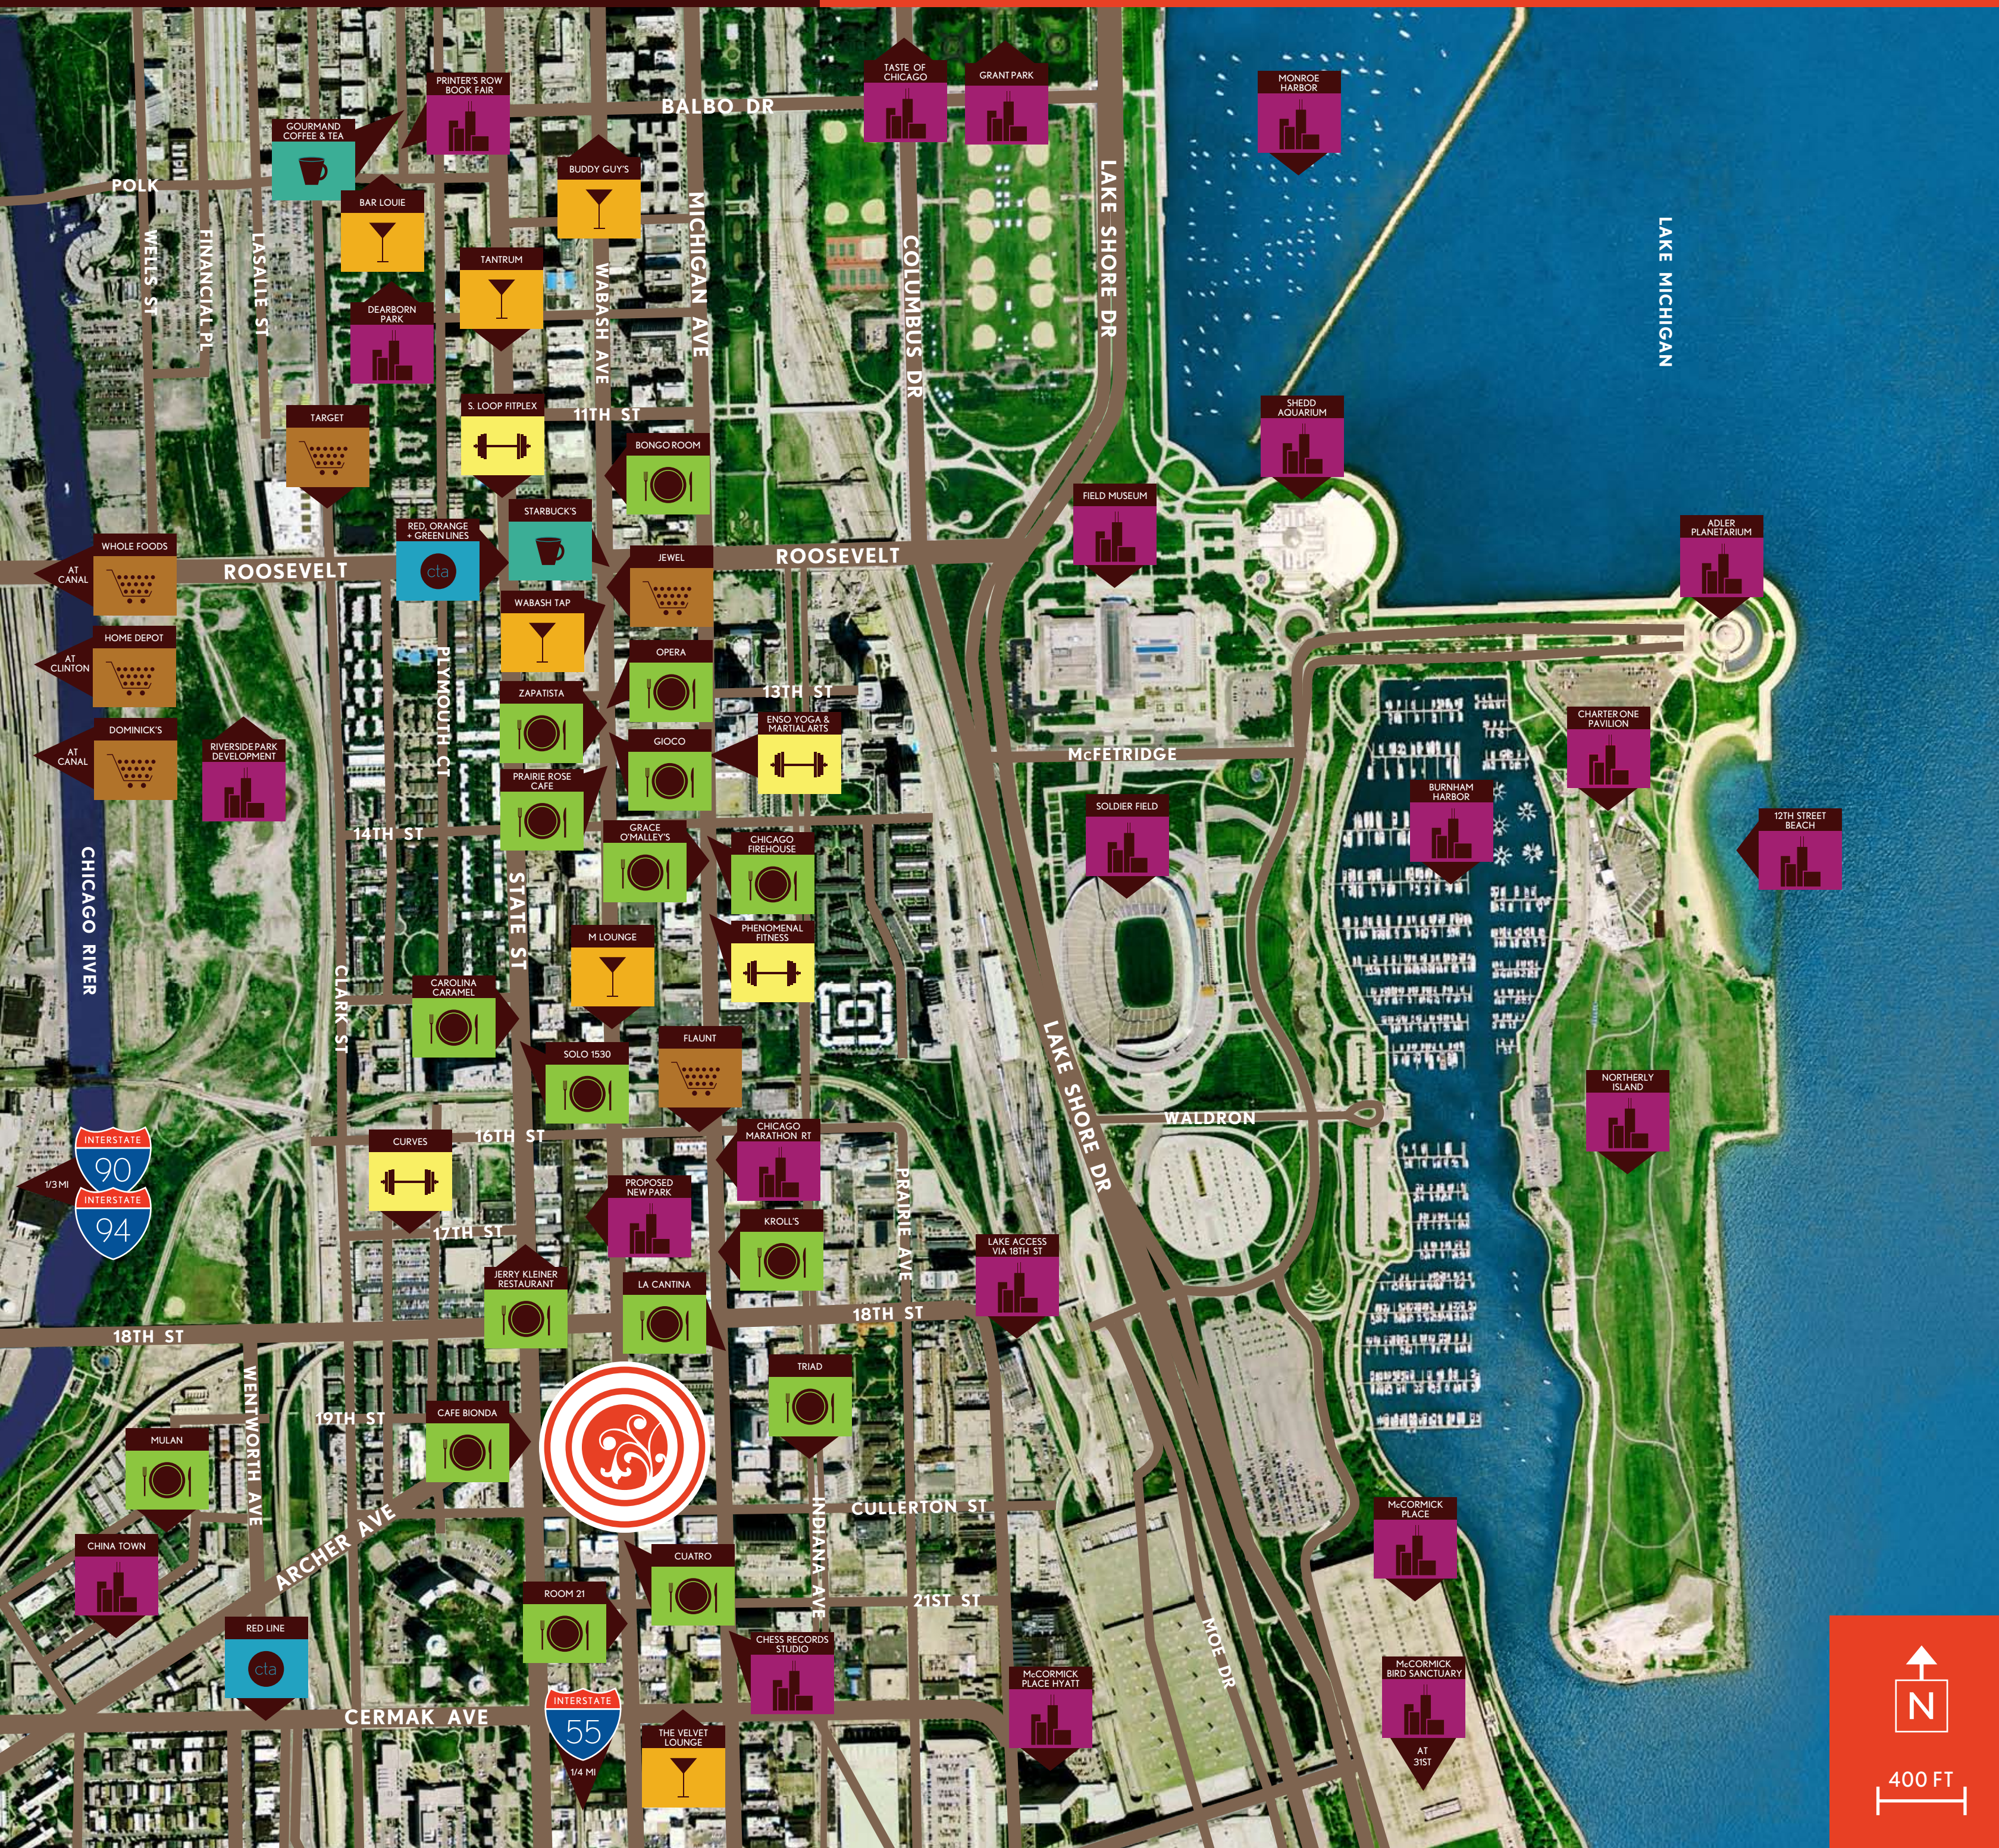

TERRAZIO

THE NEIGHBORHOOD

1935 SOUTH WABASH AVENUE | CHICAGO'S SOUTH LOOP

400 FT